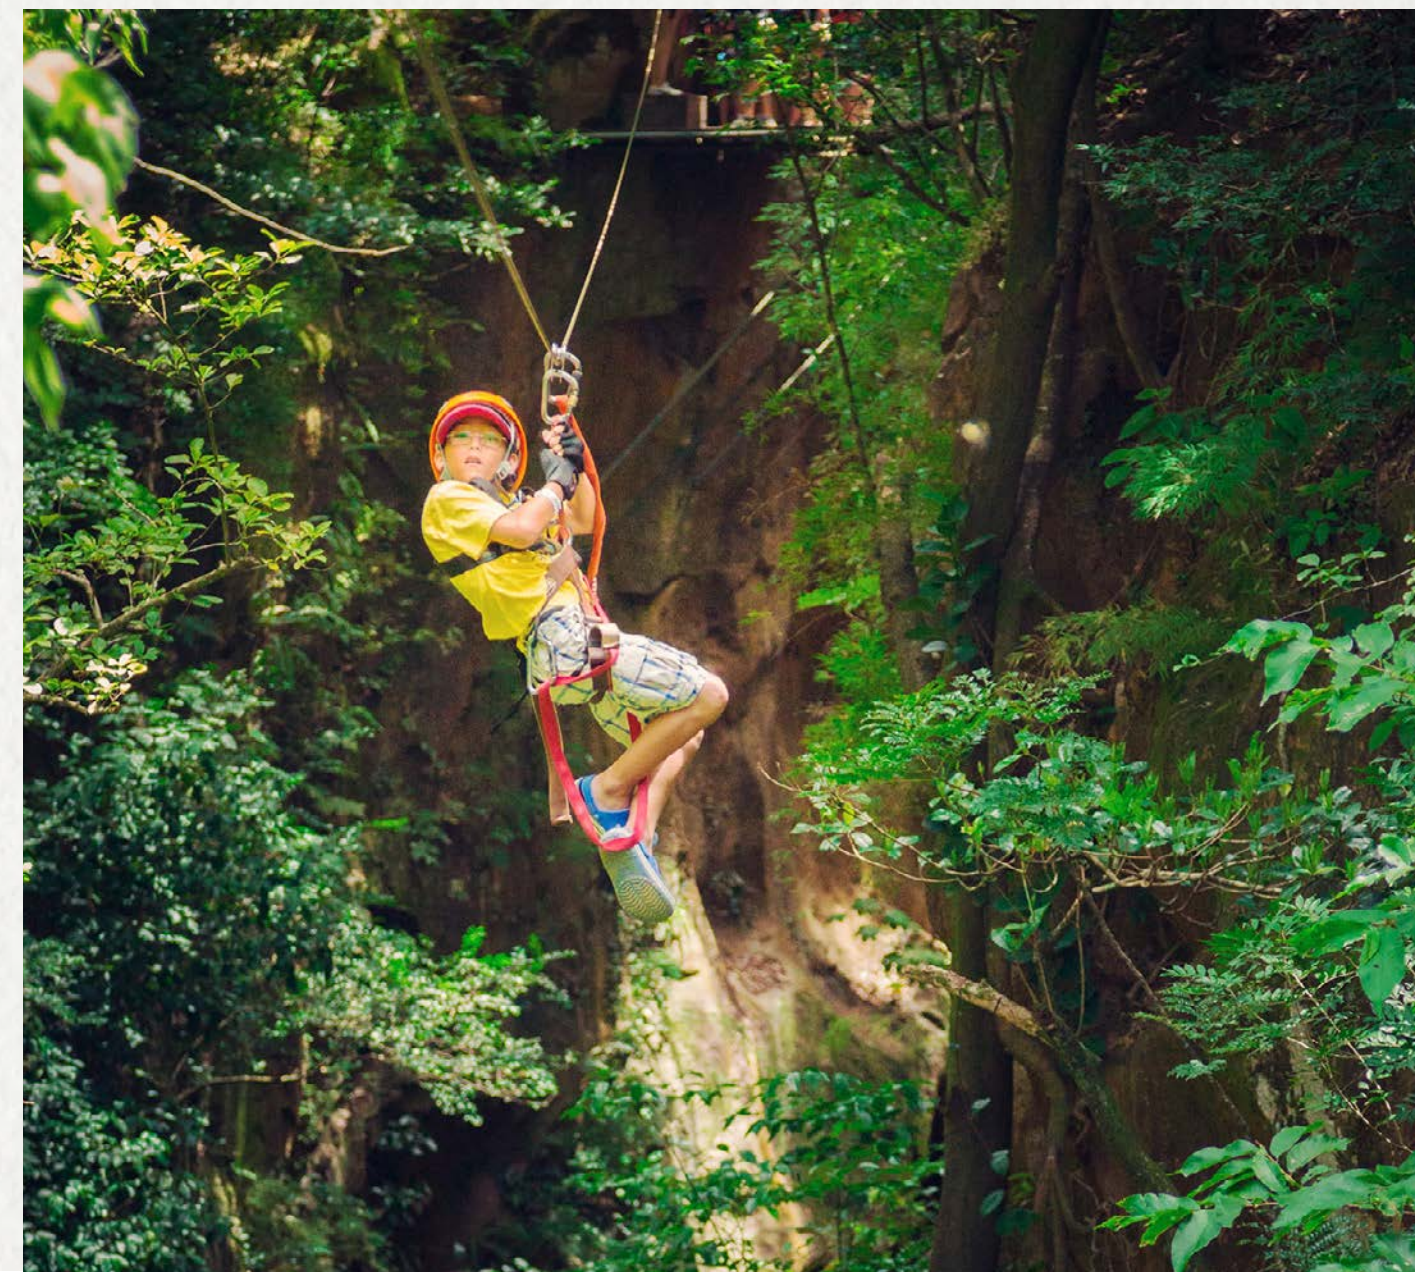

Endless Opportunities for Adventure

Nauka offers countless ways to integrate the mental and physical worlds, immersing oneself in a thriving ecosystem. From world class surfing, diving and snorkeling, to wilderness hikes, whale watching, mountain biking and cliffside meditation, Nauka unfolds and connects the power and vitality of the natural world.

Young Adventurers Club

ALL DAY ESCAPE

Nauka will feature an expanding program tailored specifically for younger residents, including a sculpture park and water play area, farm to table cooking classes, a Young Adventurers Club, and wildlife treks.